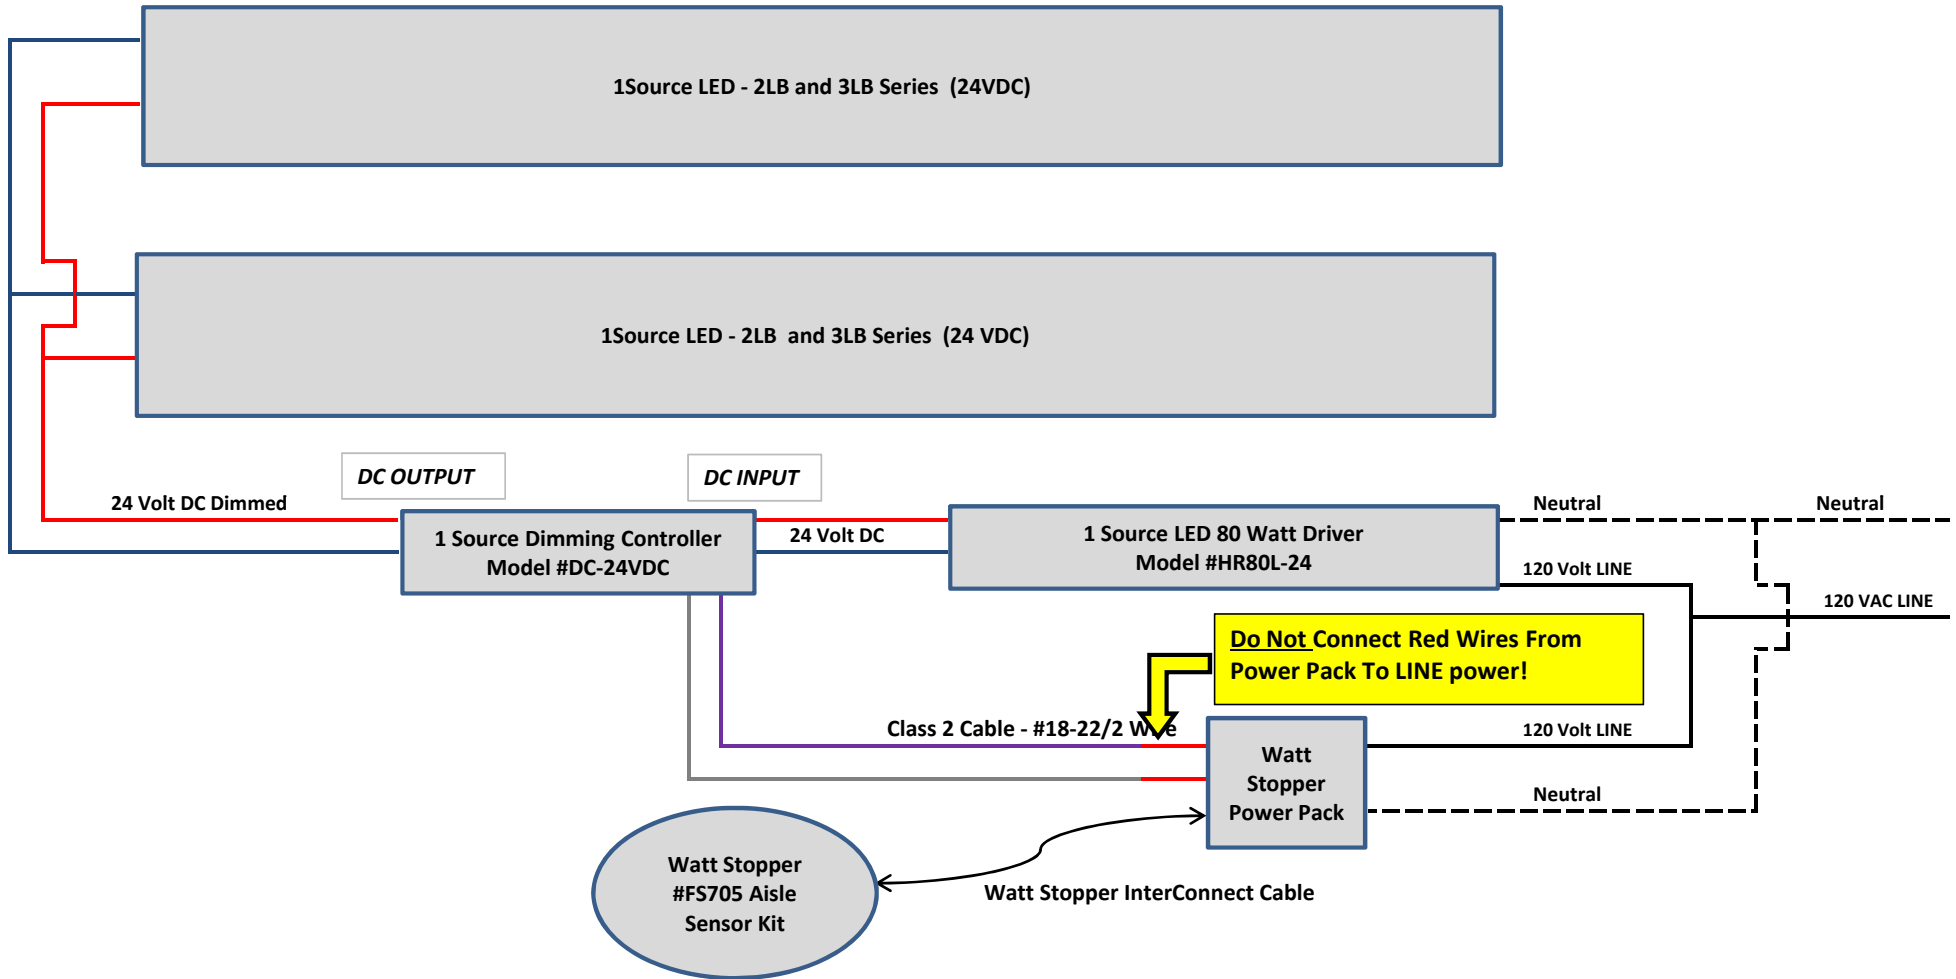

1 Source Dimming Controller Wiring Diagram

(Combination Up To 72 Watts Per LED Dimming Controller)

1 Source LED
622 Pinnacle Place
Livermore, CA 94550
(888) 527-7660

Service@1SourceLED.com / www.1SourceLED.com