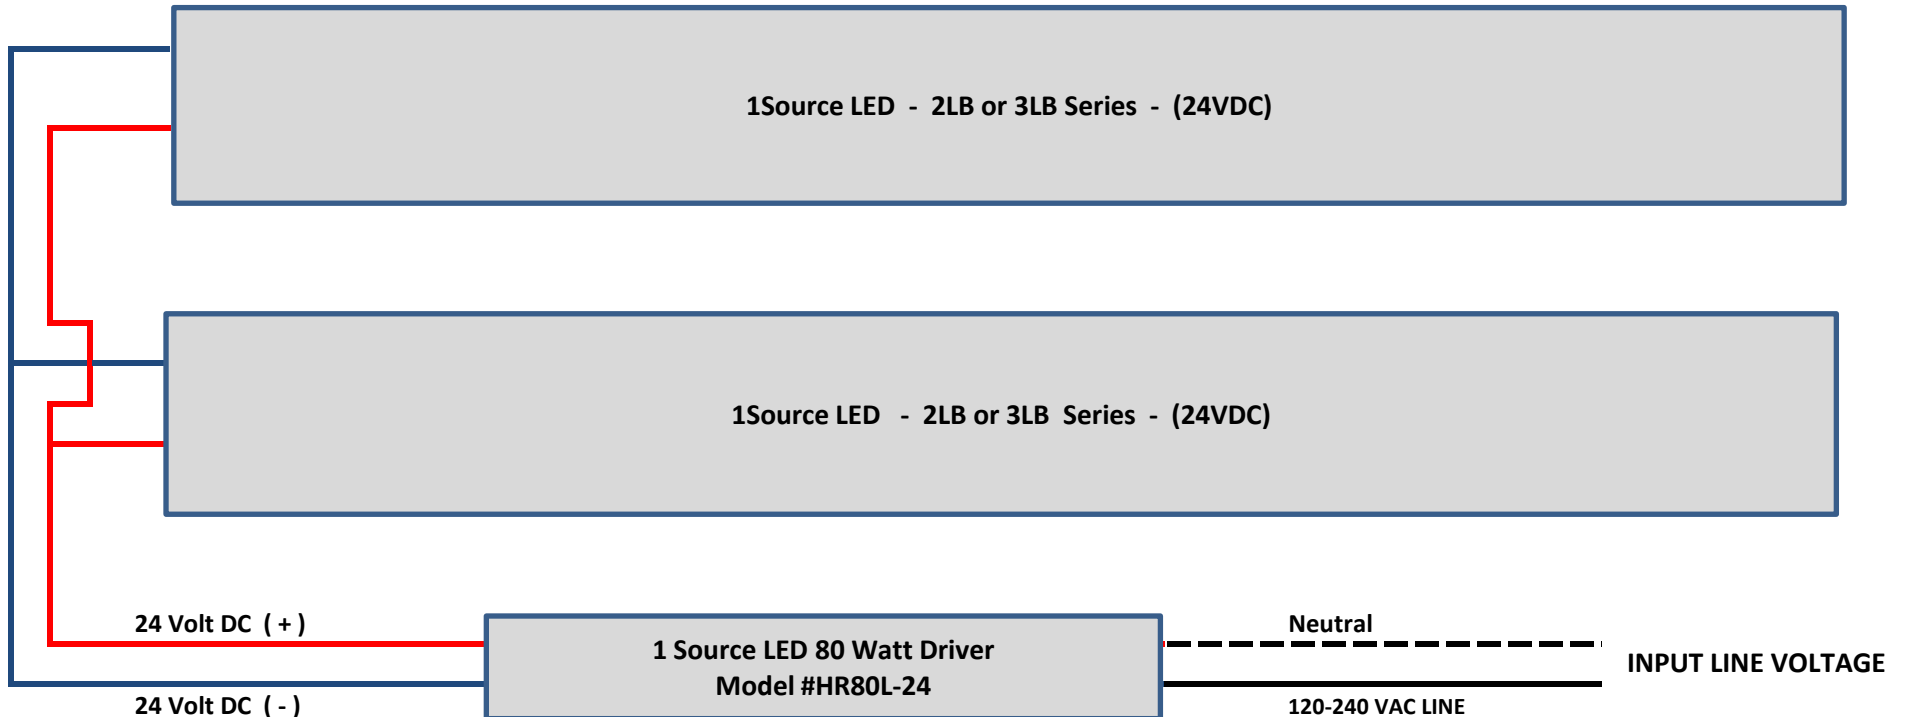

3LB Series Wiring Diagram

Combination Up To 72 Watts Of 3LB Series Light Fixures Per Each #HR80L-24 LED Driver
(90% of Maximum LED Driver Load Rating)

1 Source LED
622 Pinnacle Place
Livermore, CA 94550
(888) 527-7660